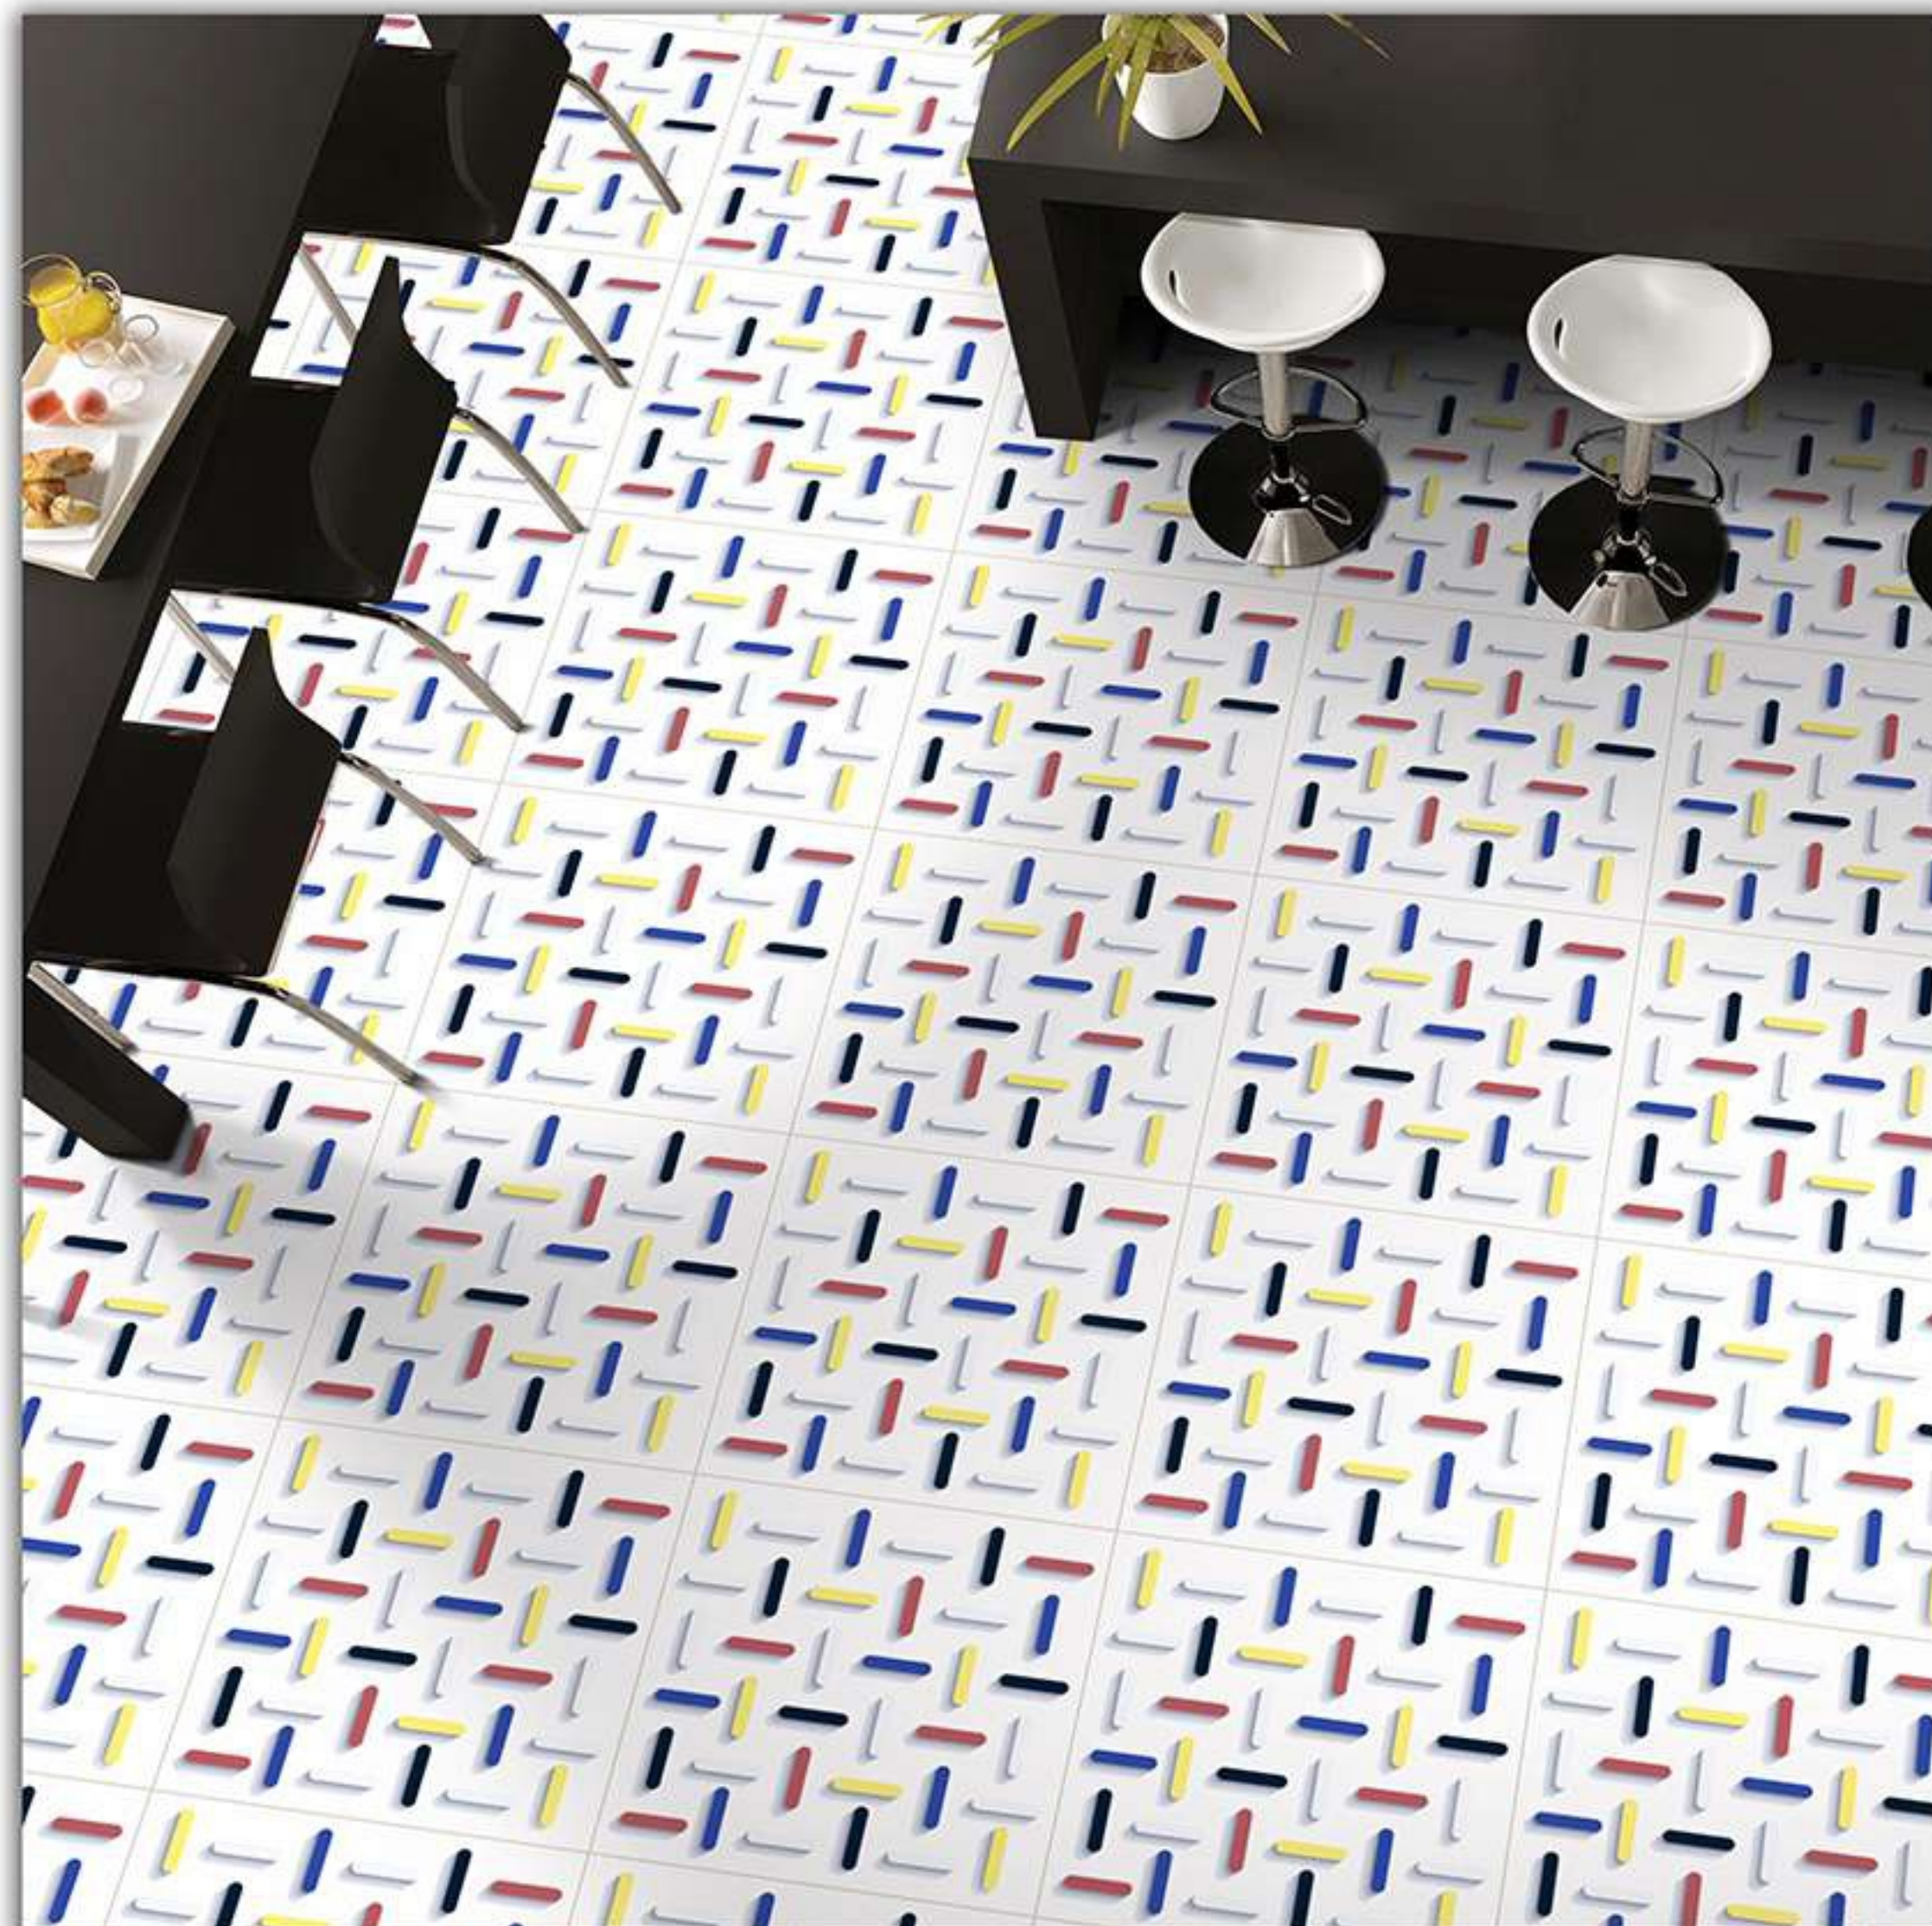

3D-R41

Finish
Glossy

Size
600X600 mm

3D-R42

Finish
Glossy

Size
600X600 mm

3D-R43

Finish
Glossy