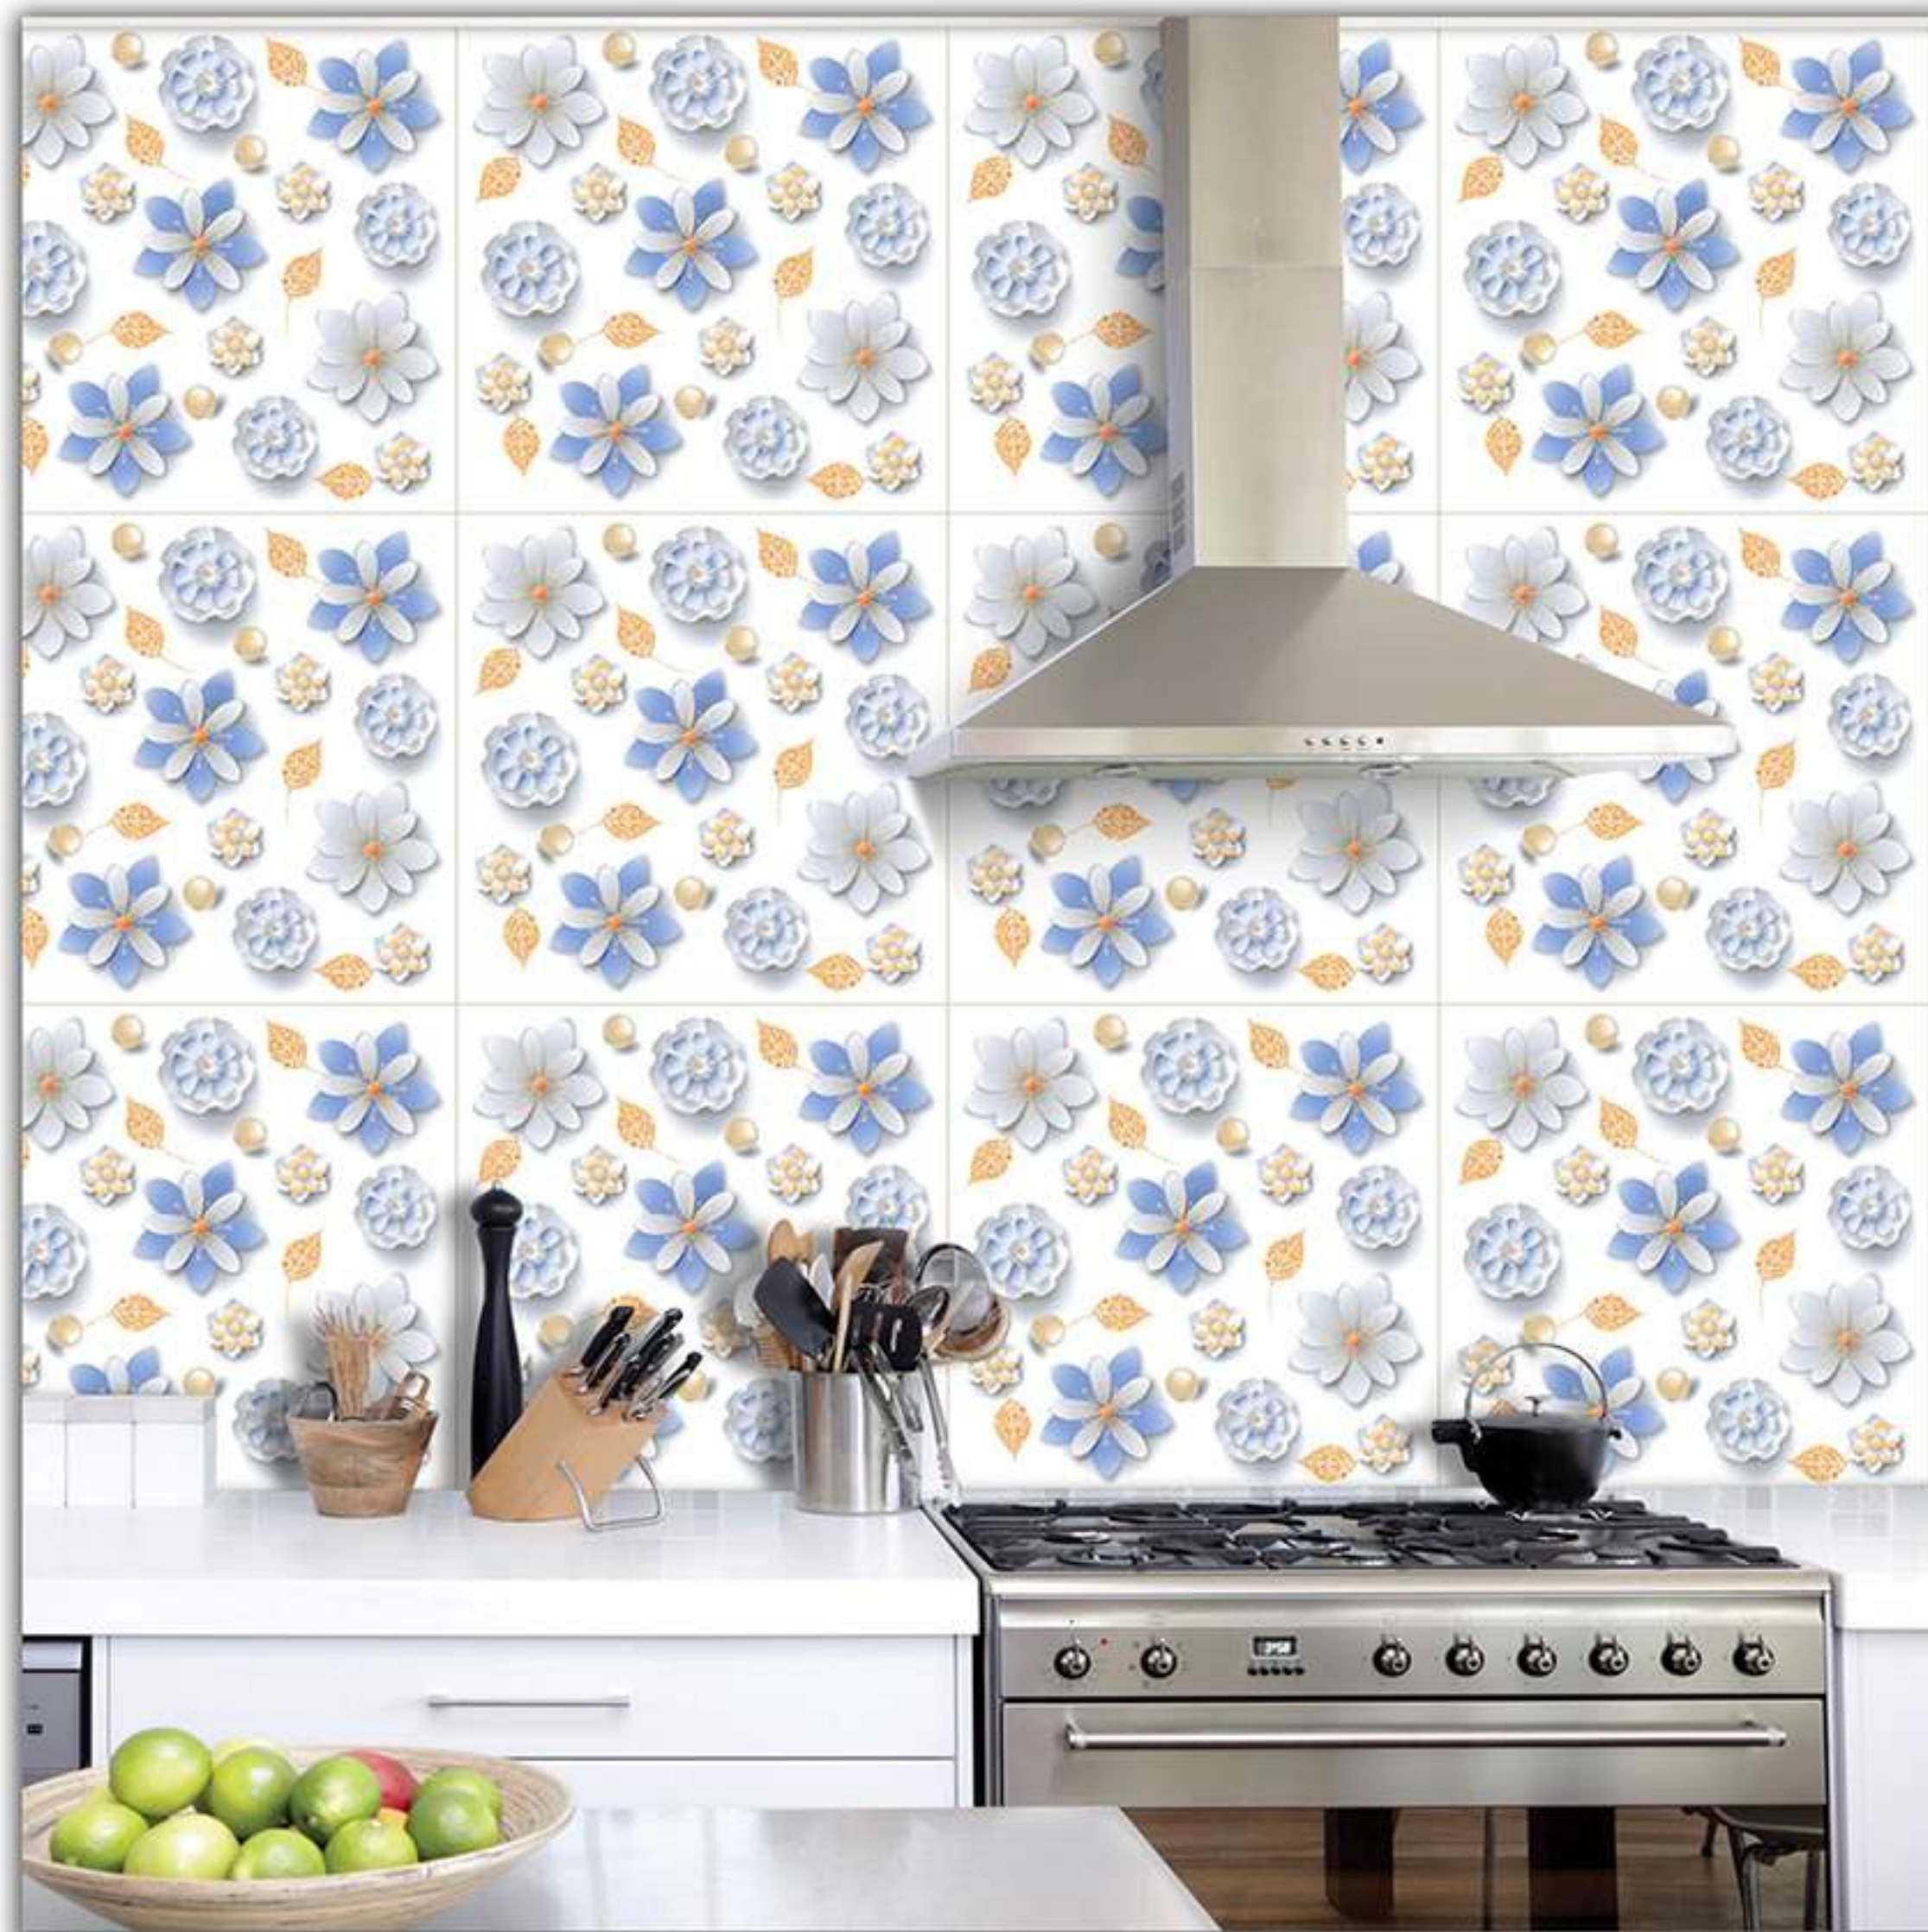

3D-R10

Finish
Glossy

Size
600X600 mm