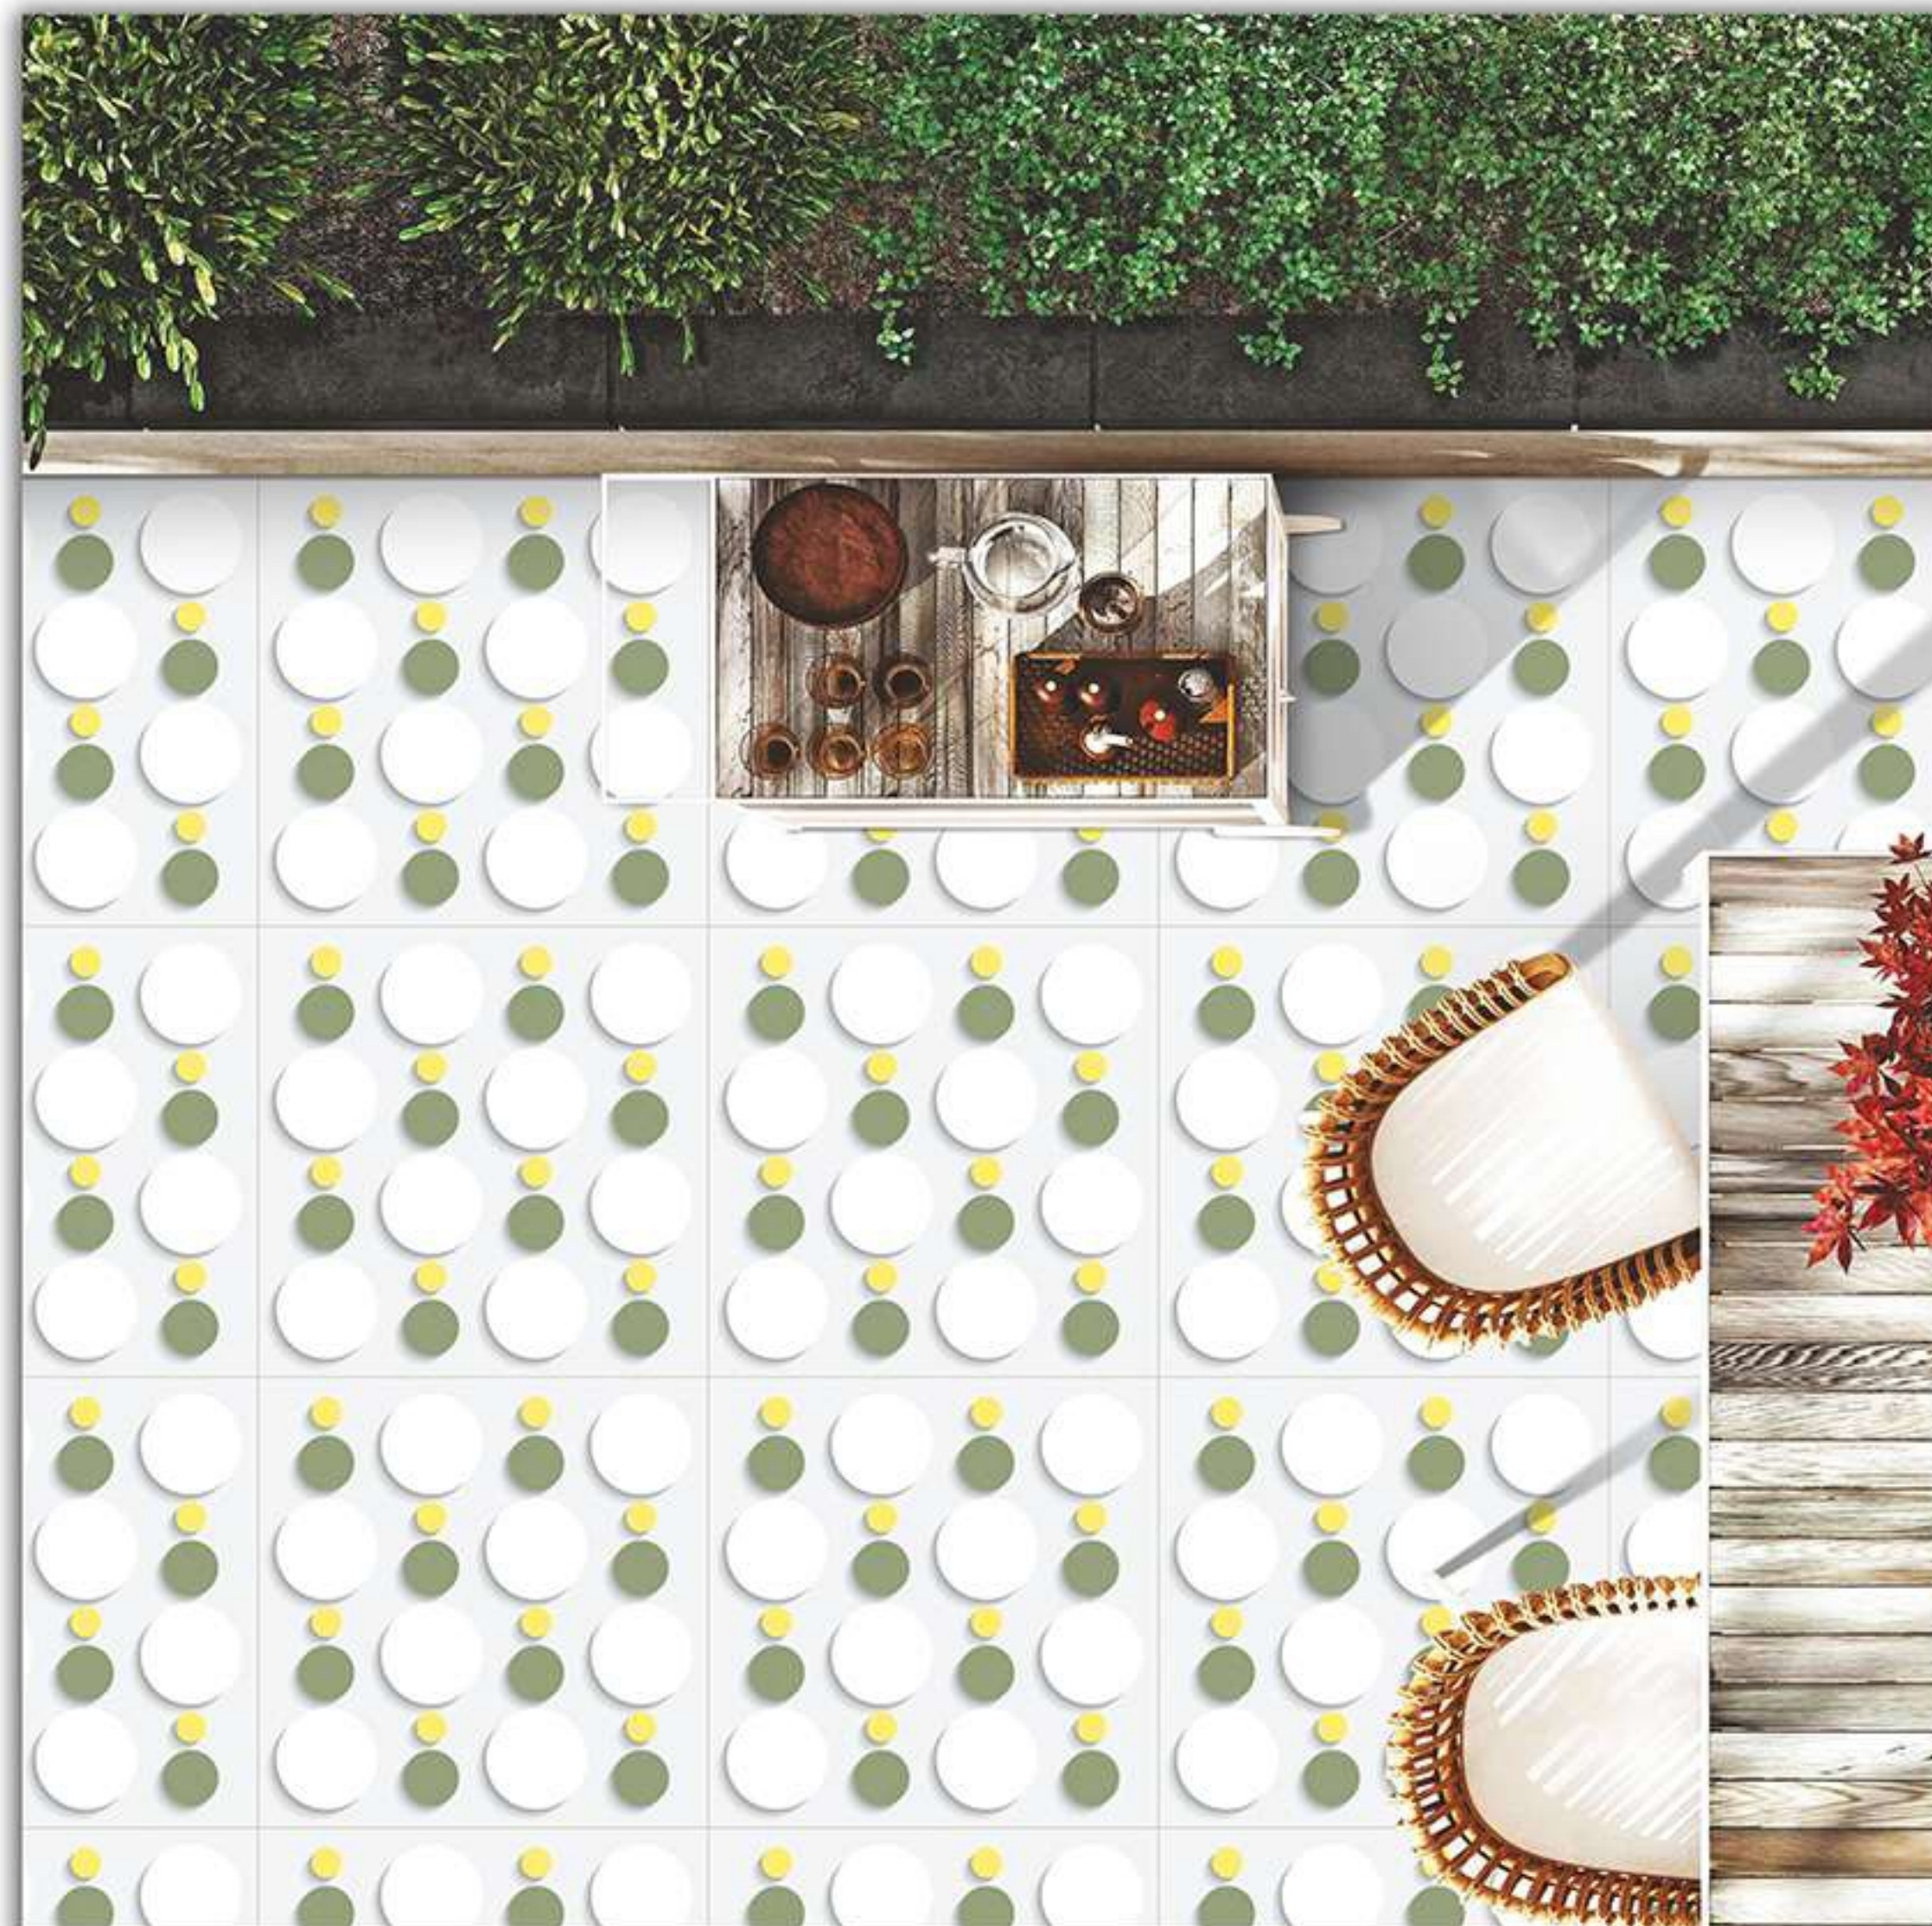

Size
600X600 mm

3D-R28

Finish
Glossy

Size
600X600 mm

3D-R29

Finish
Glossy

Size
600X600 mm

3D-R30