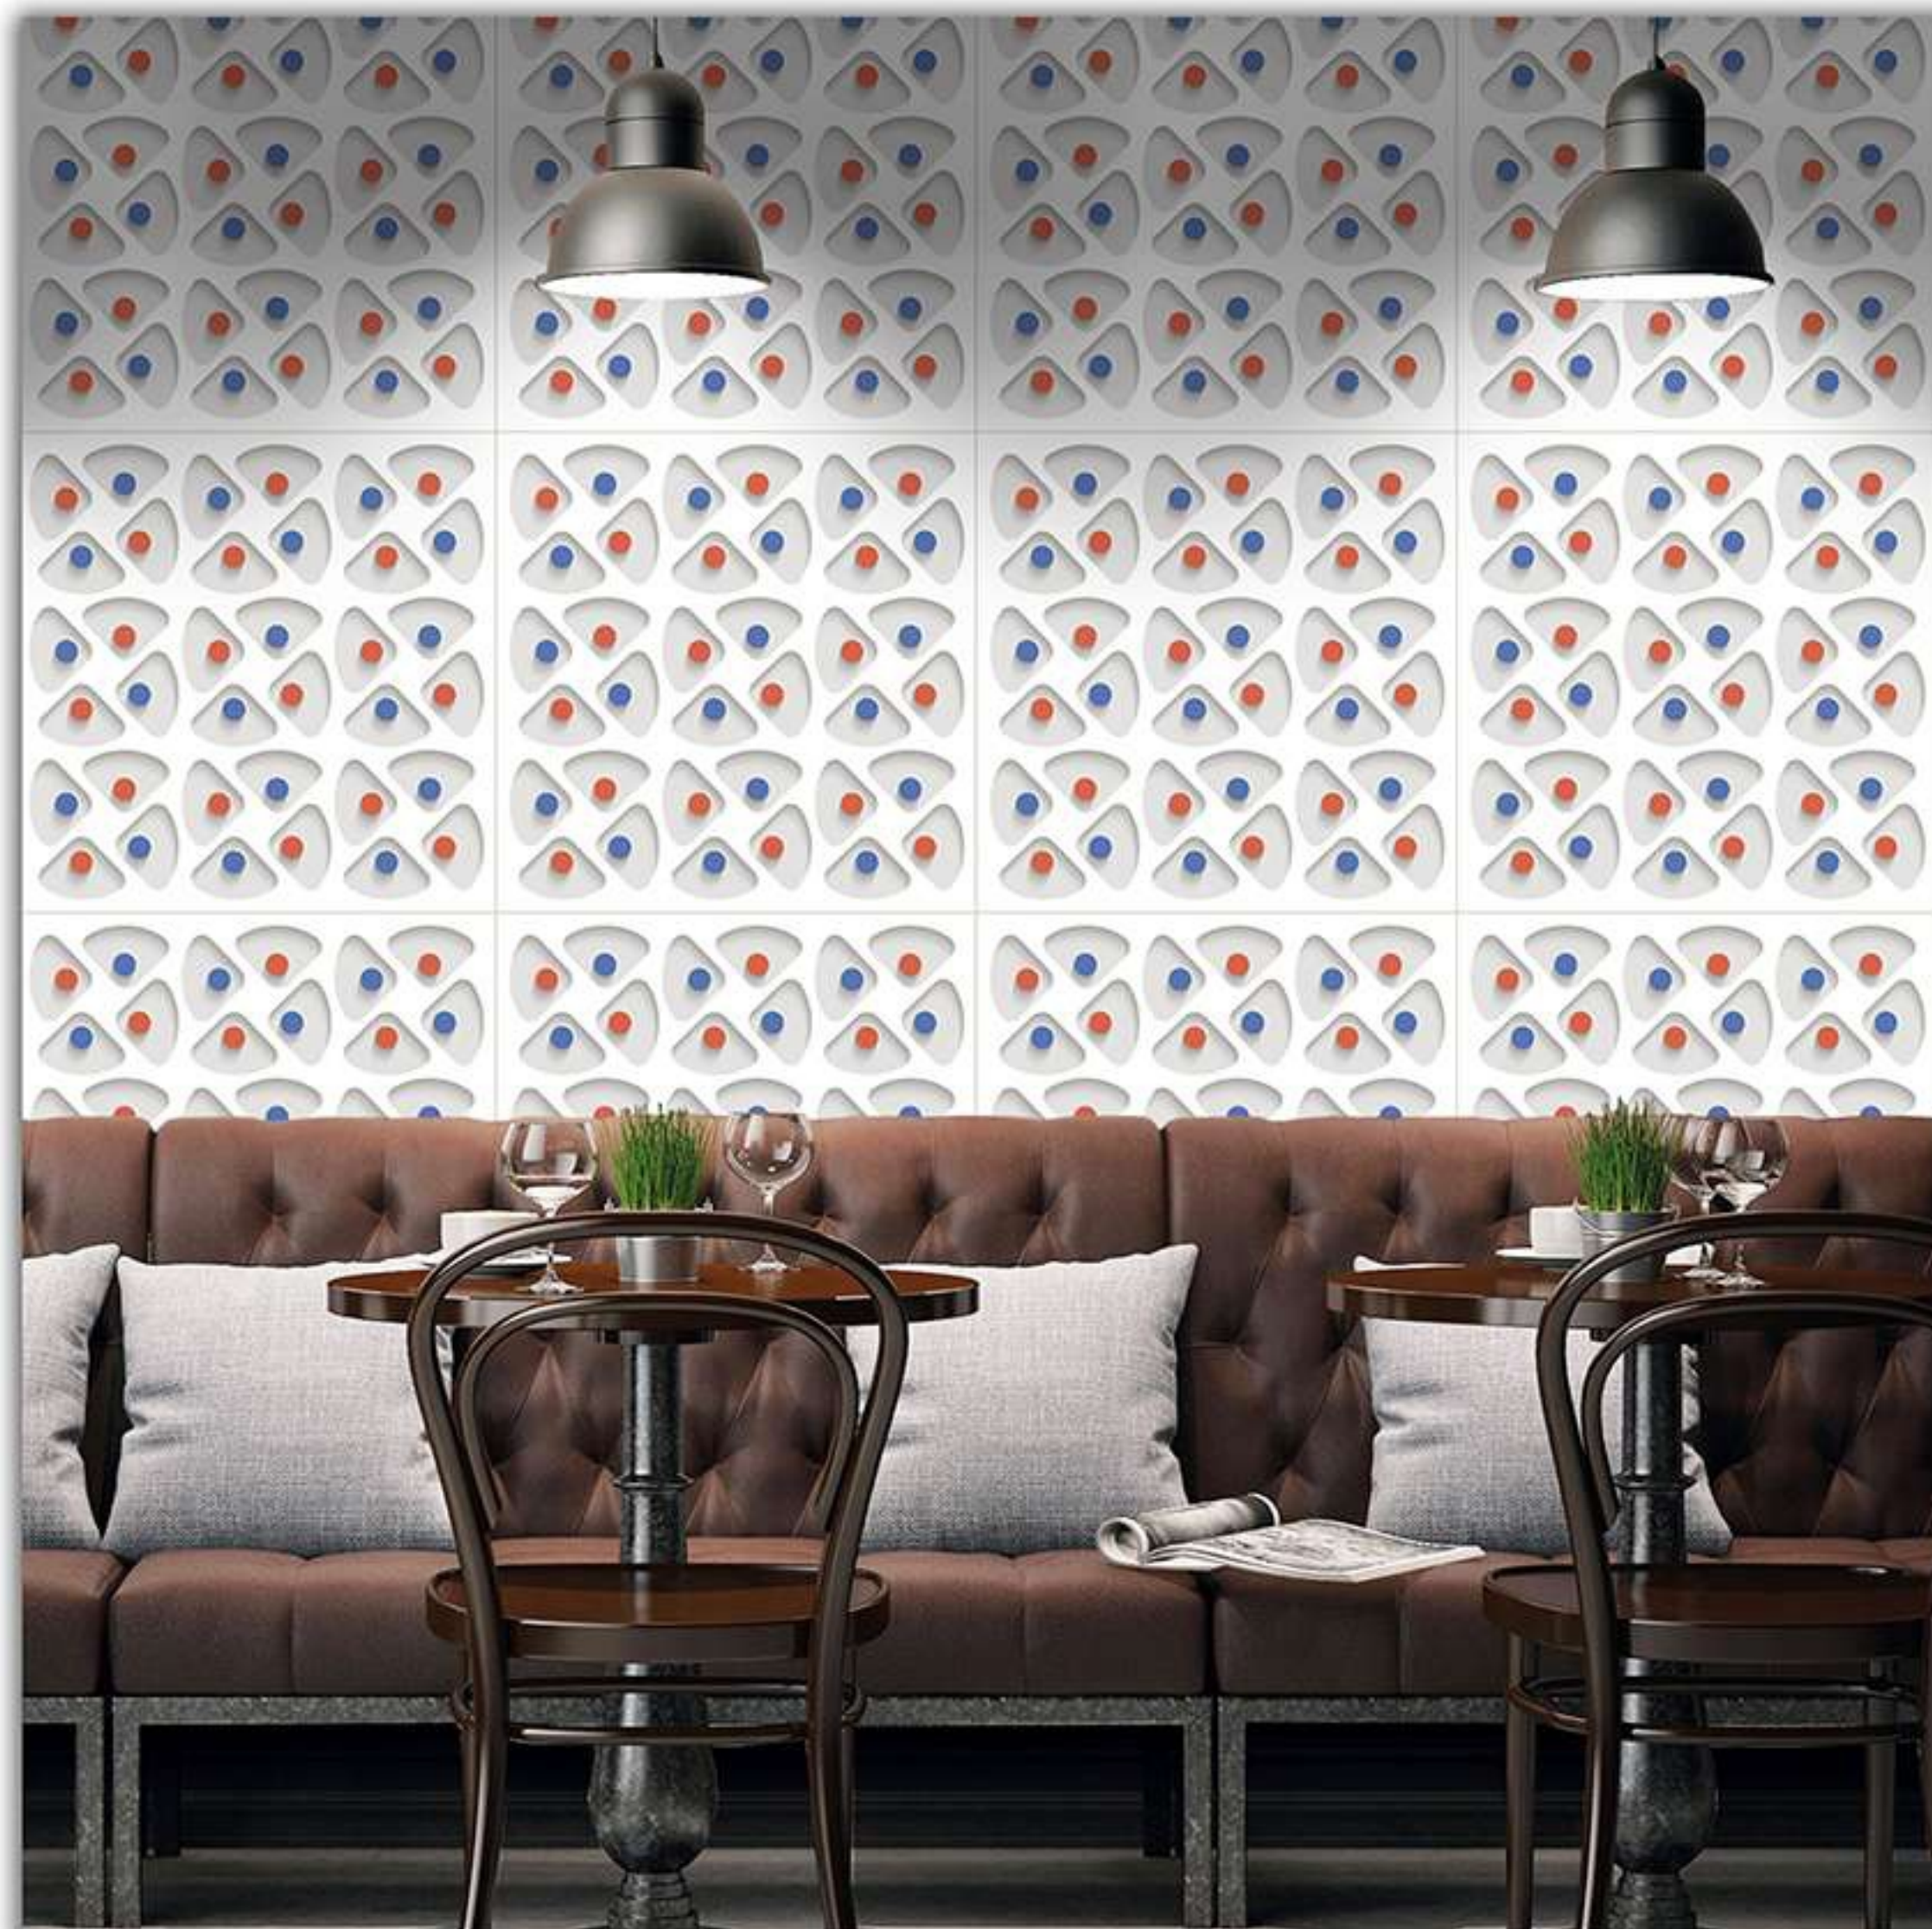

Finish
Glossy

Size
600X600 mm

3D-R23

Finish
Glossy

Size
600X600 mm

3D-R24

Finish
Glossy

Size
600X600 mm