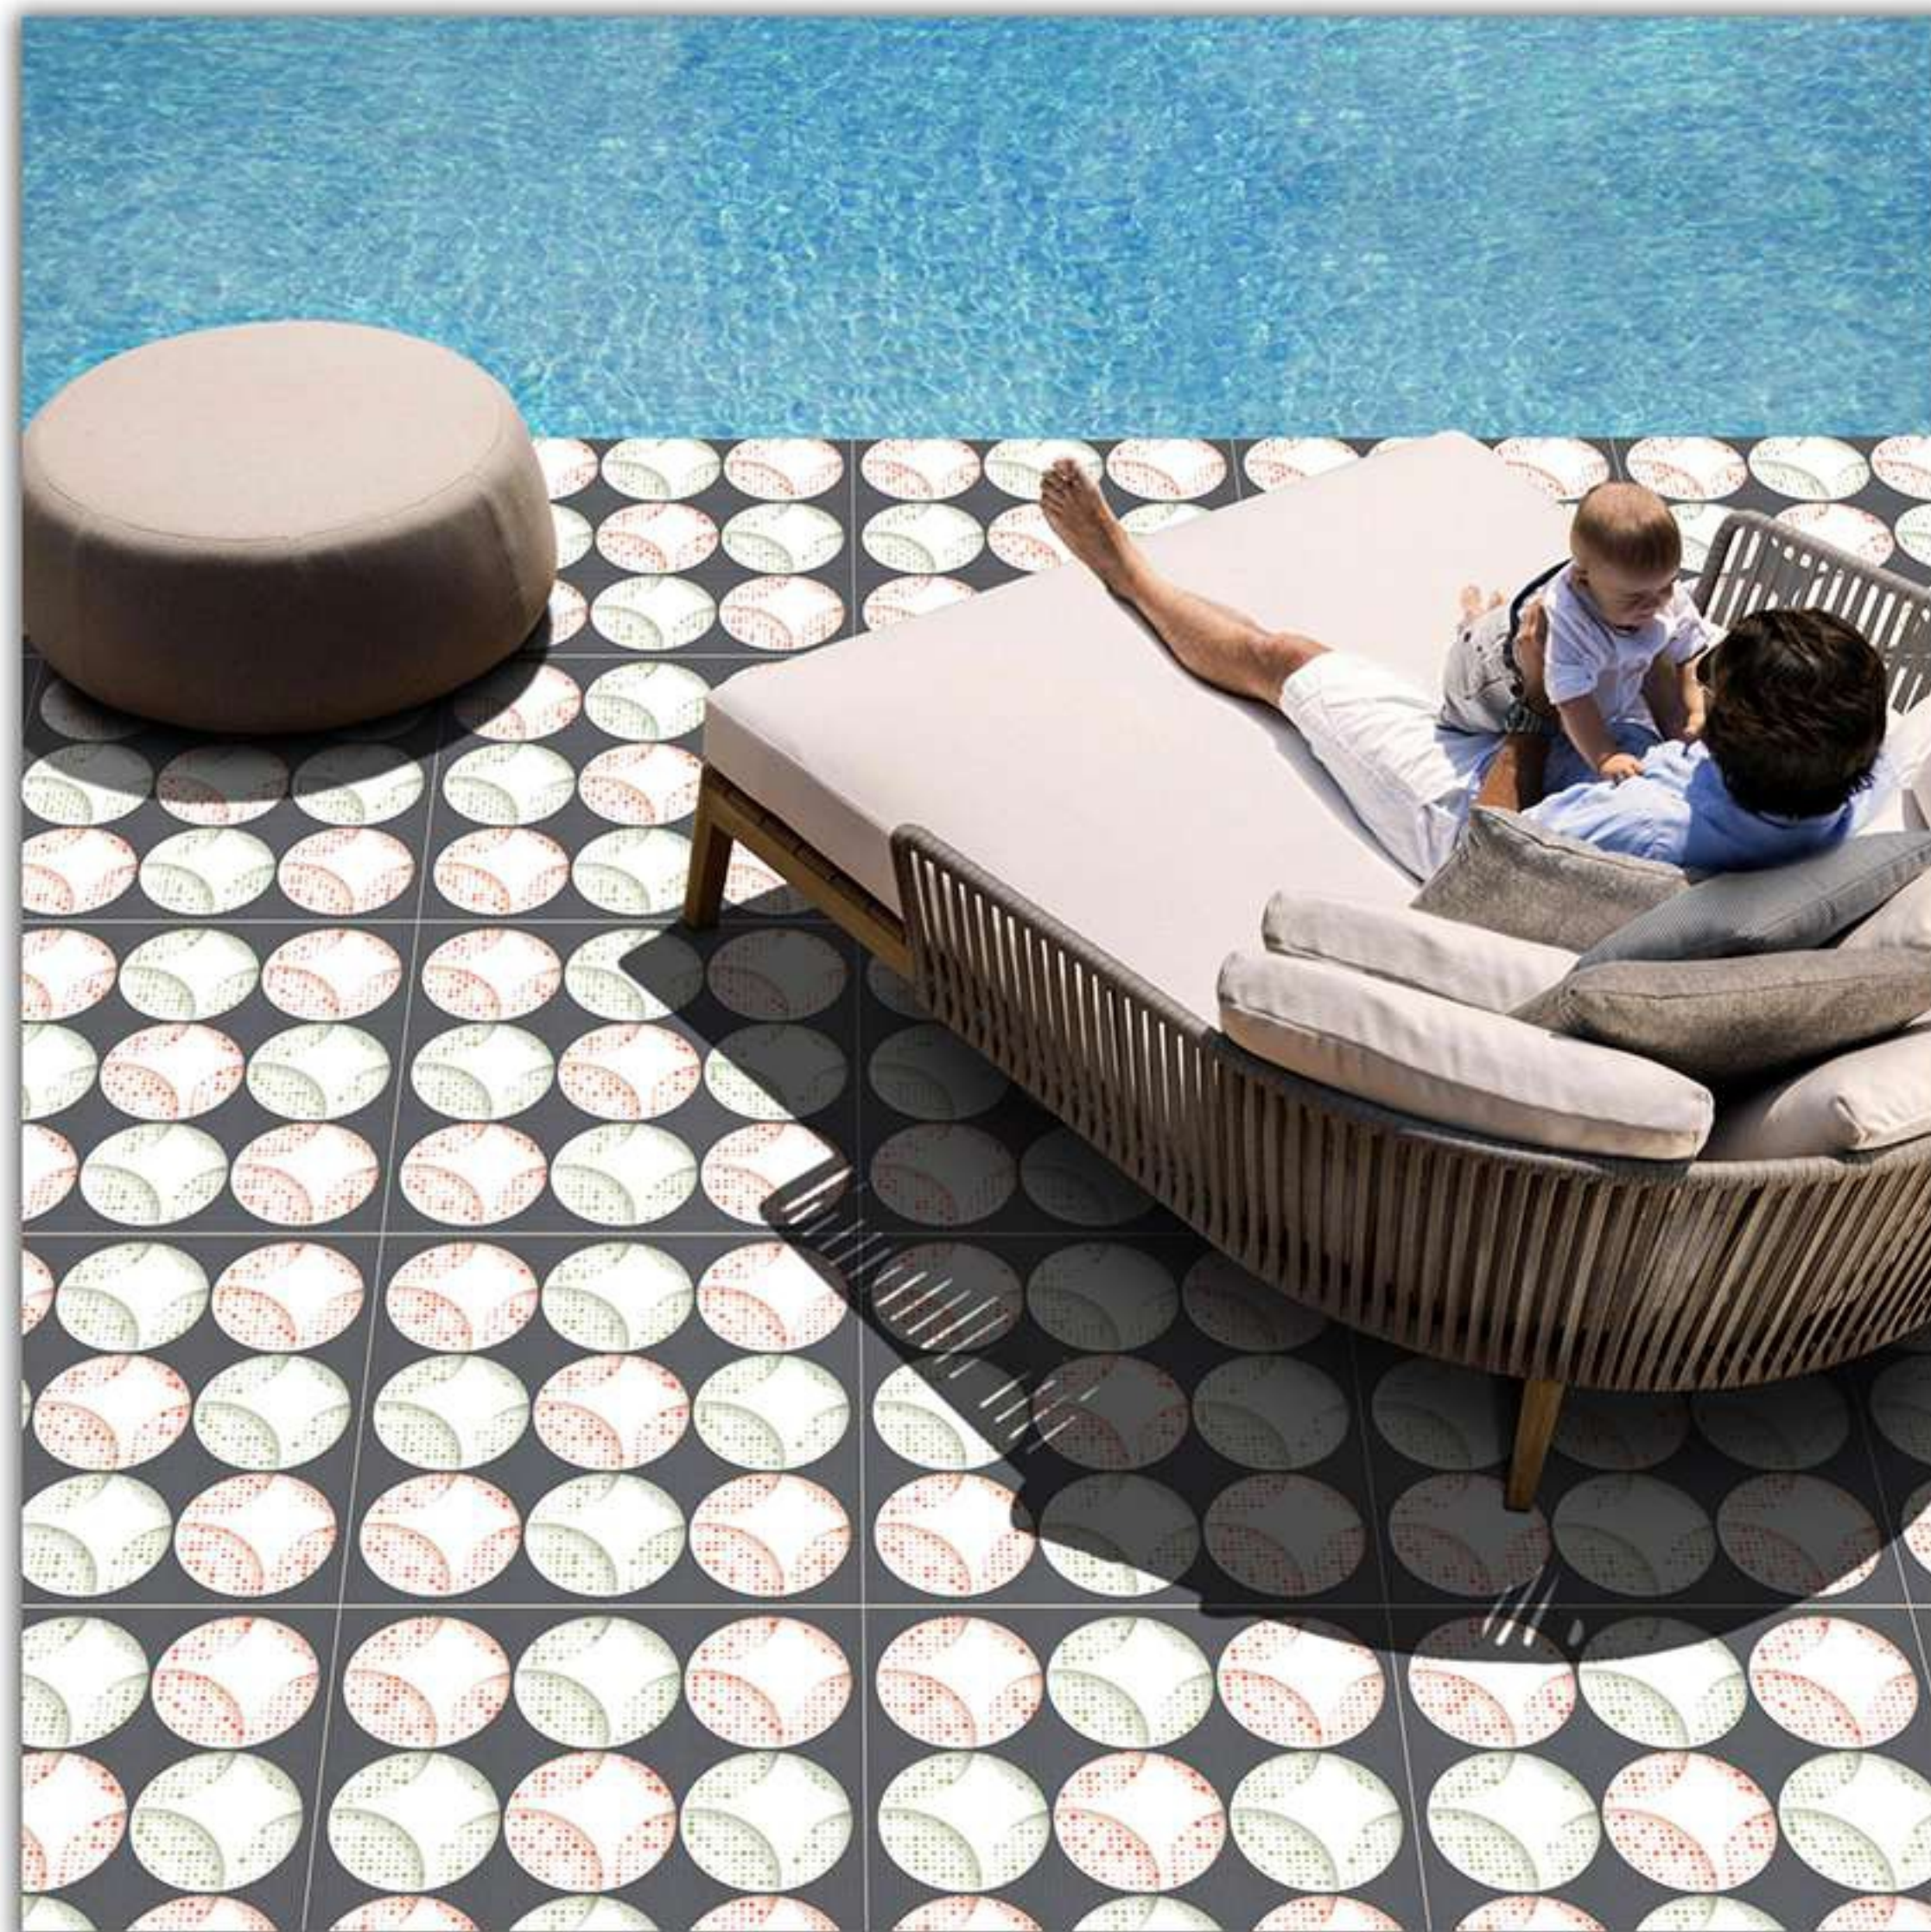

3D-R19

Finish
Glossy

Size
600X600 mm